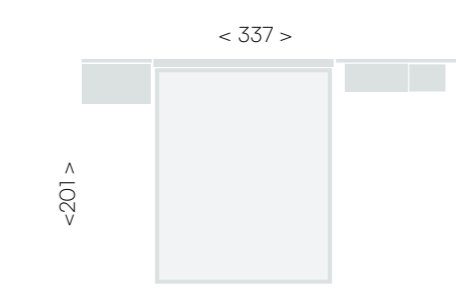

java • lined java • perla

panel respaldo

jordan ^{evc} 14